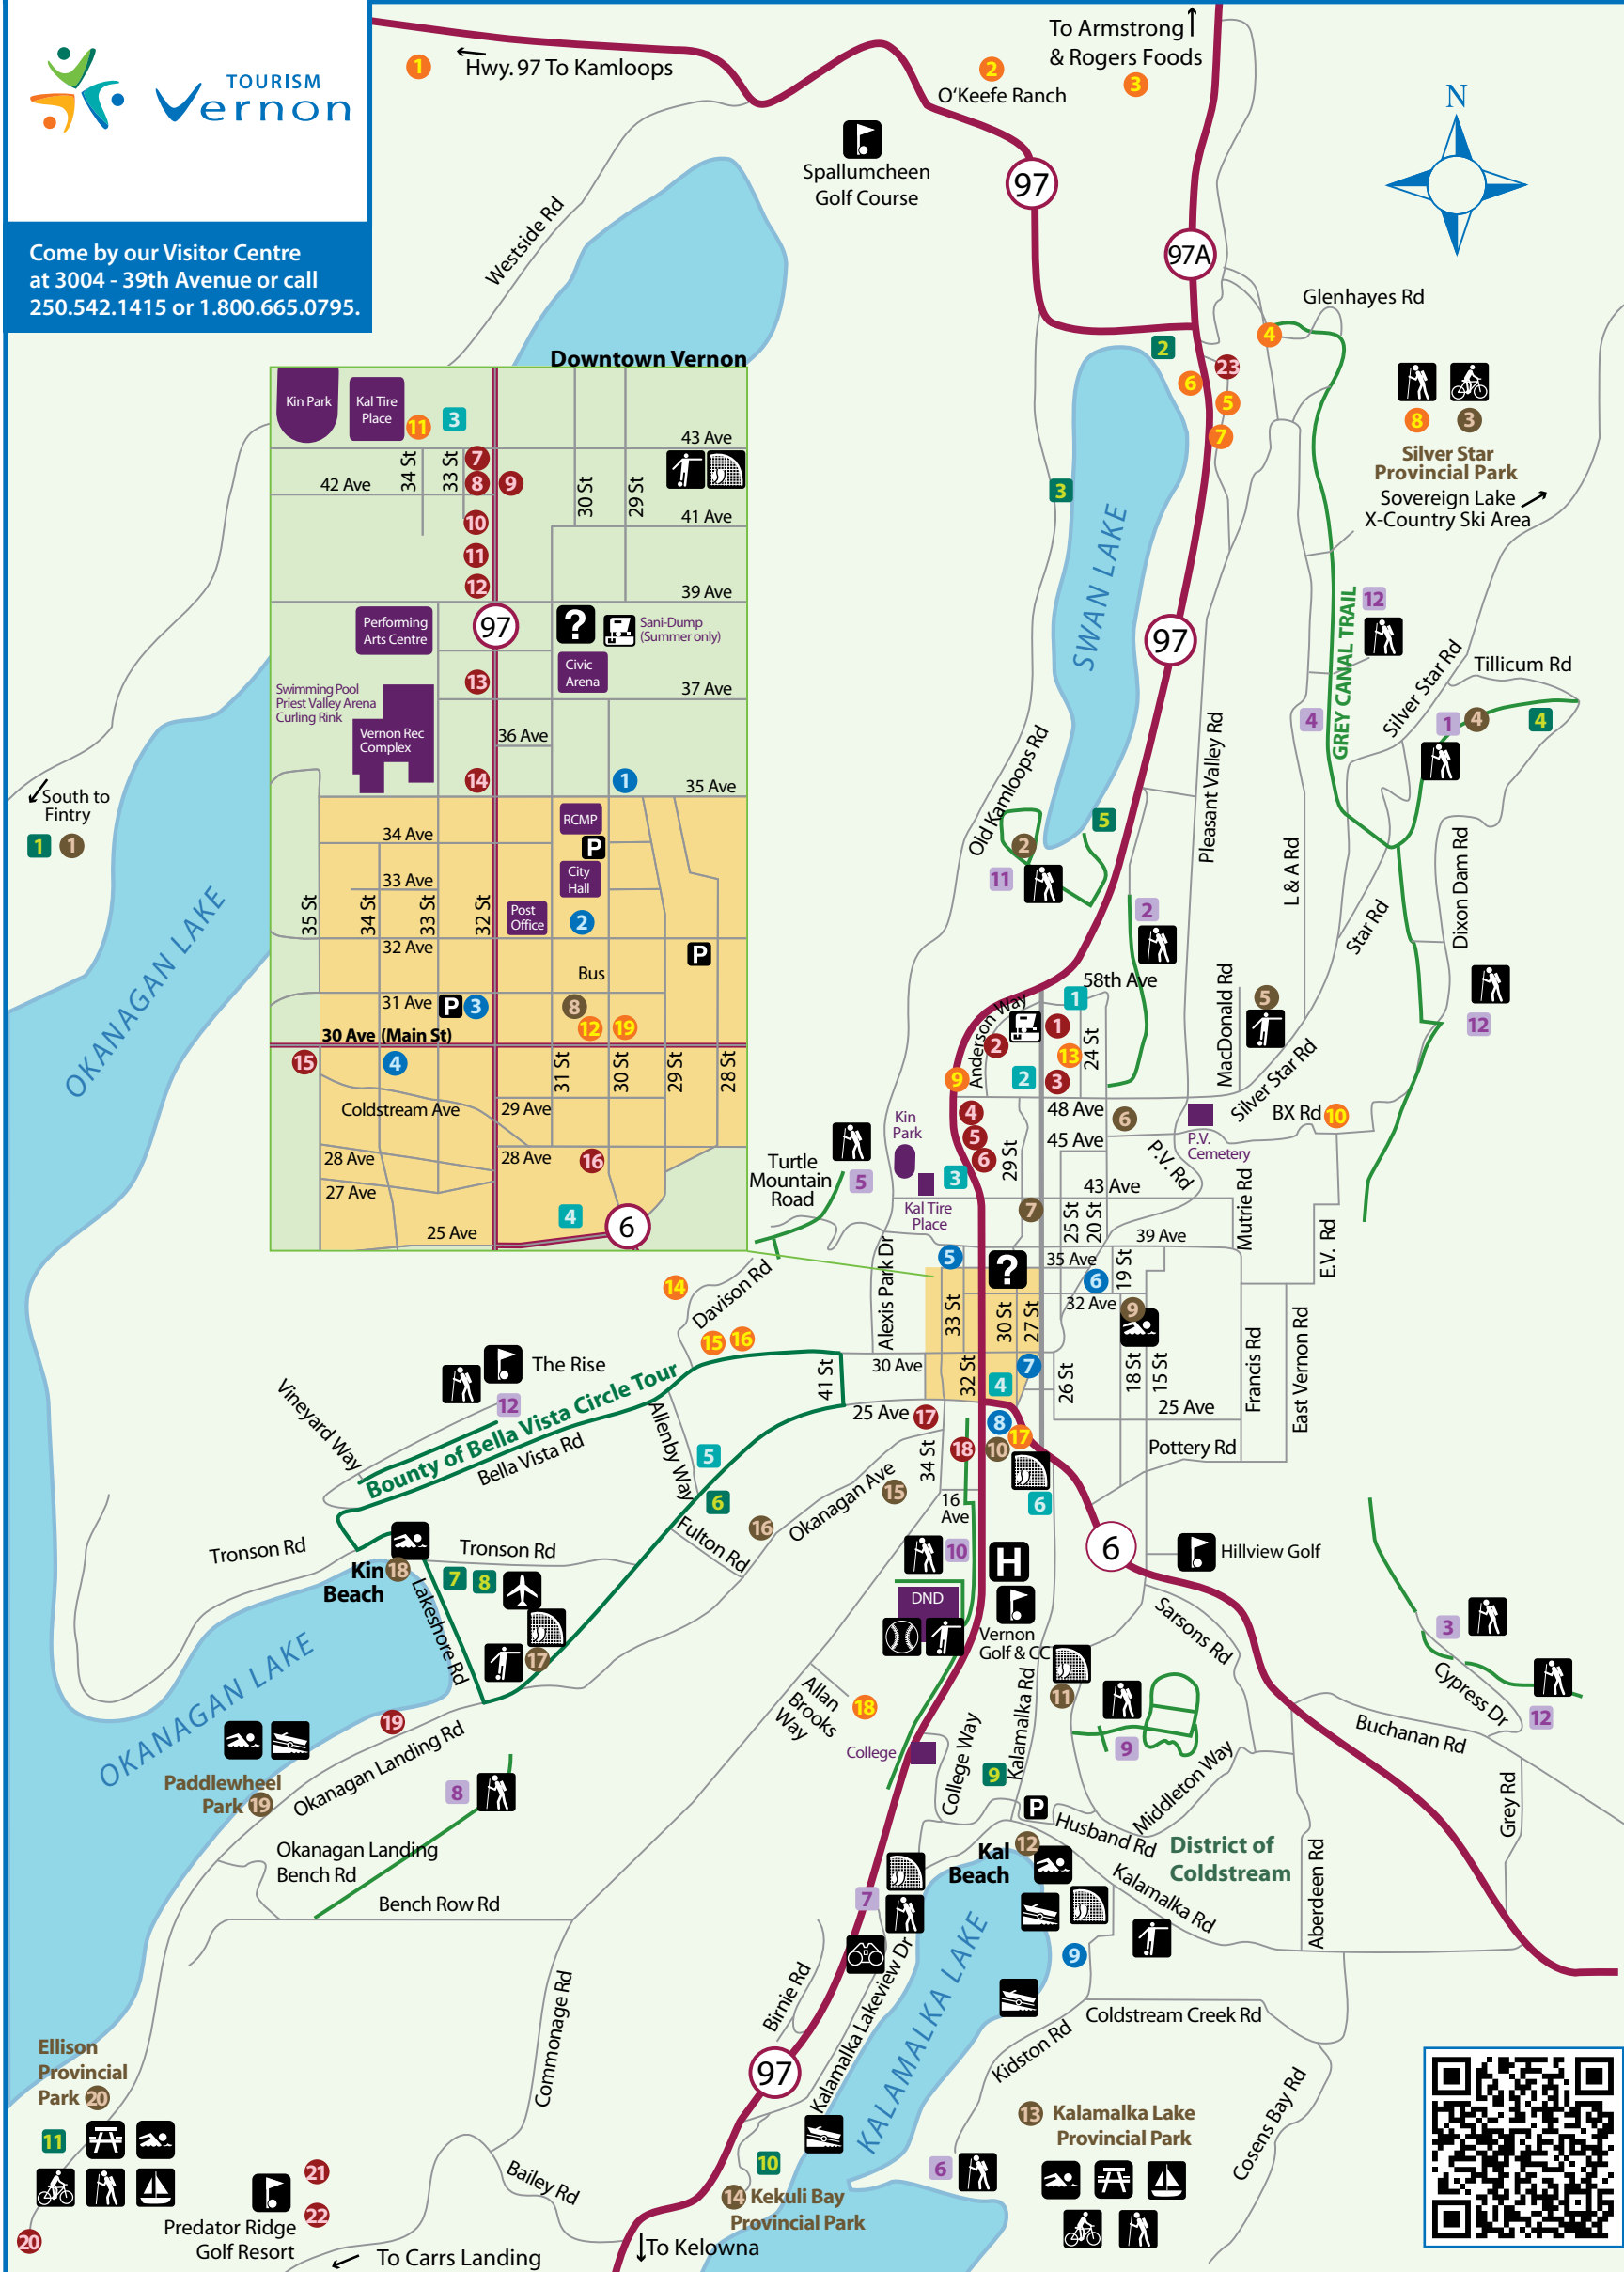

Come by our Visitor Centre at 3004 - 39th Avenue or call 250.542.1415 or 1.800.665.0795.

The City of Vernon is proud to provide Tourism Services on behalf of our community.

- | | | | | | |
|---|---|---|--|--|---|
| <p>Legend</p> <ul style="list-style-type: none"> Visitor Centre Lookout Sani-Dump Beach/Swimming Golf Course Boat Launch Boating Picnic Hiking Biking Tennis Soccer Baseball Airport Parking Public Facility | <p>Arts & Culture</p> <ul style="list-style-type: none"> 1 Powerhouse Theatre 2 Vernon Museum 3 Art Gallery 4 Mural Tours 5 Performing Arts Centre 6 Caetani Cultural Centre 7 Public Library 8 Vernon Community Arts Centre 9 Mackie Lake House <p>Trails</p> <ul style="list-style-type: none"> 1 BX Creek & Falls Trail 2 BX Creek Delta Trail 3 Coldstream Valley Estates Trail 4 Silver Star Foothills Trail 5 Turtle Mountain Trail 6 Twin Bays and Crest Trail 7 Kalamalka Lookout Trail 8 Longacre Trail 9 Middleton Mountain Trails 10 Polson Park Trail 11 Swan Lake Nature Reserve Park Trail 12 Grey Canal Trail | <p>Attractions</p> <ul style="list-style-type: none"> 1 Motoplex Speedway 2 O'Keefe Ranch 3 Rogers Foods 4 Atlantis Waterslides Park 5 Pleasant Valley Fruit & Garden 6 Swan Lake Nurseryland 7 Opal Miners Gift Shop 8 Silver Star Mountain Resort 9 Lake City Casinos 10 BX Press Cidery 11 Vernon Farmers' Market 12 Olive Us Tasting Room 13 Okanagan Spirits 14 Davison Orchards 15 Planet Bee 16 Bella Vista Farm Market 17 Okanagan Science Centre 18 Allan Brooks Nature Centre 19 Marten Brewing Co. | <p>Campgrounds</p> <ul style="list-style-type: none"> 1 Fintry Provincial Park 2 Swan Lake Rec Resort 3 Swan Lake RV Park & Campground 4 Cedar Falls Campground 5 Silver Star RV Park 6 Big Chief RV Park 7 Sandy Beach Campground 8 Airways RV & Tent Park 9 Dutch's Campground 10 Kekuli Bay Provincial Park 11 Ellison Provincial Park <p>Shopping Centres</p> <ul style="list-style-type: none"> 1 Wal-Mart Shopping Centre 2 Village Green Centre 3 Vernon Square Mall 4 Fruit Union Plaza 5 Okanagan Landing Plaza 6 Polson Place | <p>Parks / Beaches</p> <ul style="list-style-type: none"> 1 Fintry Provincial Park 2 Swan Lake Nature Preserve Park 3 Silver Star Provincial Park 4 BX Falls Park / BX Trail Park 5 N'Kwala Park 6 BMX Park 7 MacDonald Park 8 Cenotaph Park 9 Lakeview Park 10 Polson Park 11 Sawicki Park 12 Kal Beach 13 Kalamalka Lake Provincial Park 14 Kekuli Bay Provincial Park 15 Mission Hill Park 16 Grahame Park 17 Marshall Field 18 Kin Beach 19 Paddlewheel Park 20 Ellison Provincial Park | <p>Hotels / Motels</p> <ul style="list-style-type: none"> 1 Days Inn Vernon 2 Fairfield Inn & Suites Vernon 3 Village Green Hotel 4 Pacific Inn & Suites Vernon 5 Holiday Inn Express 6 Prestige Hotel 7 Super 8 Motel 8 Blue Stream Motel 9 Sandman Inn 10 Econo Lodge Vernon 11 Vernon Inn & Suites 12 Vernon Atrium Hotel & Conference Centre 13 Silver Star Motel 14 Schell Motel Express 15 Schell Motel 16 Journey Inn 17 Tiki Village Inn 18 Polson Park Motel 19 The Strand 20 The Outback 21 Sparkling Hill Resort 22 Predator Ridge Resort 23 The Castle at Swan Lake |
|---|---|---|--|--|---|